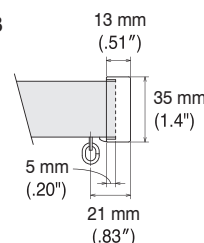

Lineup

End Cap A

End Cap B

Materials and Finishes

Parts	Material	Finish
Rail	Aluminum alloy extrusion material	Olefin resin coating film wrapping: White grain, Natural grain, Light Grain, Walnut, Dark mahogany
End Cap A	ABS resin, Wood	Pearl Beige White grain, Natural grain, Light grain, Walnut, Dark mahogany
End Cap B	ABS resin	Pearl Beige

Parts	Material	Finish
Bracket	Body	Steel
	Hook	Polyacetal
Roller	Plate	Hard polyethylene
	Wheel	Polyester elastomer
	Oval ring	Stainless steel

Bracket Installation Interval and Allowable Curtain Load

*End Cap R component can support up to 5 kg (11 lb).

Installation and Caps Dimensions

Wall Attachment

Extra Single Bracket

Bracket width = 18 mm (.71")

Double Bracket

Bracket width = 18 mm (.71")

End Caps

End Cap A

End Cap B