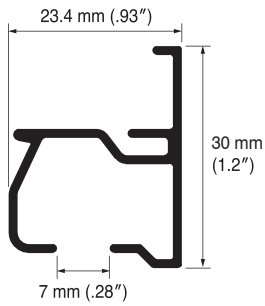

Legato Square Rails

Legato Square Rails

Size	Product Code			
	White Grain	Natural Grain	Walnut	Dark Mahogany
1.13 m (44")	30002616	30002618	30002622	30002624
2.03 m (80")	30000323	30000324	30000326	30000327
3.03 m (119")	30000328	30000329	30000331	30000332
4.03 m (159")	30002617	30002619	30002623	30002625