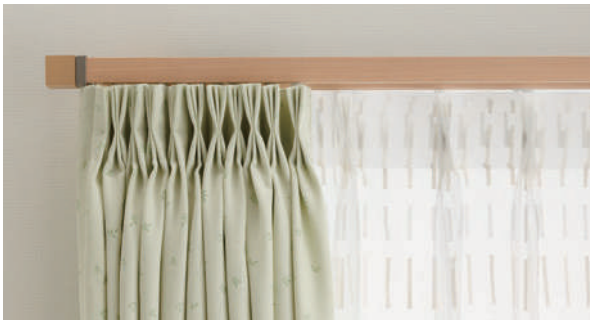

Curtain Stopper (Option)

Keeps the curtain in place when drawn open.