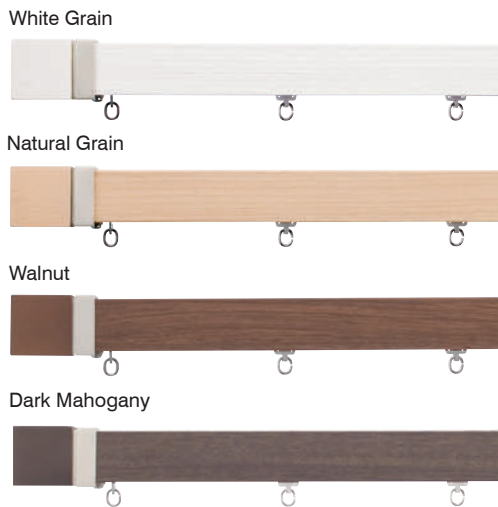

Lineup

End Cap A