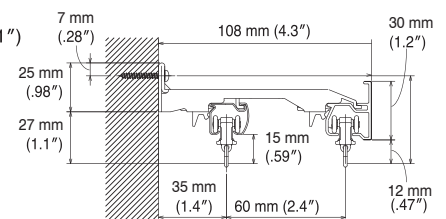

## Installation and Caps Dimensions

### Wall Attachment

#### Extra Single Bracket

Bracket width = 18 mm (.71")

#### Double Bracket

Bracket width = 18 mm (.71")