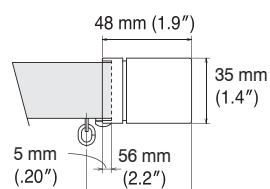

End Caps

End Cap A